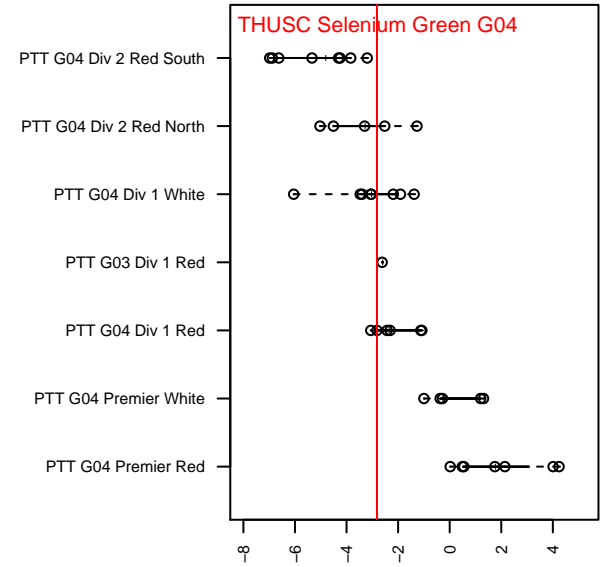

**attack and defense rating
relative to others at age
and all opponents in last 13 months**