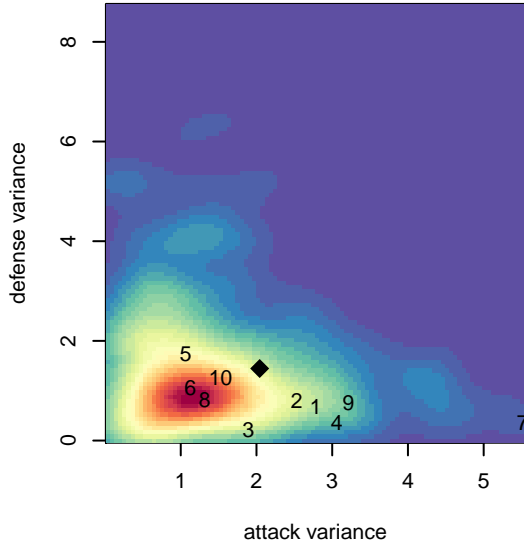

THUSC Selenium Green G04

Tualatin Hills United SC
 Tualatin Hills, OR
 G04 total strength=1073
 attack=2.7 defense=2.45
 fall league = PTT G04 Div 1 Red

alt names used:
 THUSC 04G Selenium 2
 THUSC 04G Selenium 2
 THUSC SELENIUM 2
 THUSC SELENIUM 2 (OR)
 THUSC SELENIUM 2 (OR)

Venues played:
 2017 Clash At the Border Gold/Silver/Bronze
 2017 Oswego Nike Cup Silver U14
 2017 Bend Premier Cup Nadia Nadim (Silver) [
 2017 PTT G04 Division 1 Red
 2017 OYS PTT Presidents Cup G04

THUSC Selenium Green G04
 Dots are actual minus expected GF (blue circles) and GA (red triangles).
 Blue line is smoothed change in attack strength. Red is smoothed change in defense strength.

**attack and defense variance (black dot)
relative to other teams
and top 10 in region**